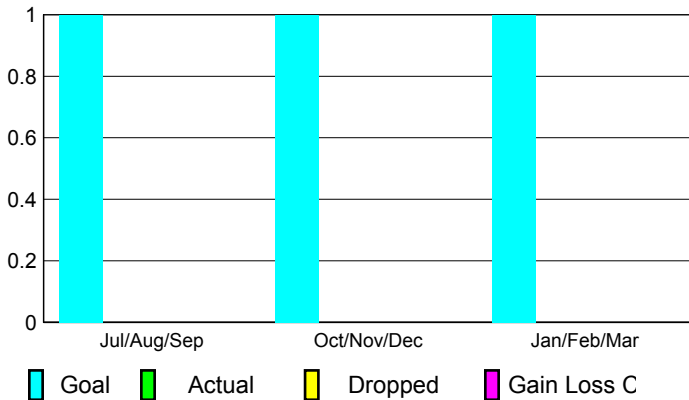

2008-2009 GMT Quarterly Report for District (or Undistricted) **District 3 L**

GMT: **LELAND KOLKMEYER**

Location: **OKLAHOMA**

GMT CA: **1 & 2**

CLUBS

Club Results 2008-2009

Clubs 2007-2008

Month	New Club Goal	Actual New Clubs	Actual Dropped Clubs	Gain/Loss of Clubs	Gain/Loss of Clubs
Jul/Aug/Sep	1	0	0	0	0
Oct/Nov/Dec	1	0	0	0	0
Jan/Feb/Mar	1	0	0	0	-1
Totals	3	0	0	0	-1

Club Results 2008-2009

Goal, New, Dropped, Gain/Loss

Comparison of Club Gain/Loss

Current Year Compared to the Previous Year

YTD Status Quo Clubs 2008-2009

Status Quo Clubs Compared to Status Quo Members

MEMBERSHIP