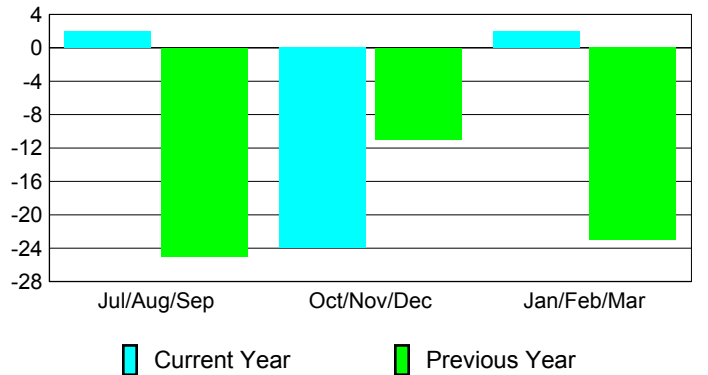

Membership Results 2008-2009

Membership 2007-2008

Month	Net Memb Goal	Actual New Memb	Actual Dropped Memb	Gain/Loss of Memb	Gain/Loss of Memb
Jul/Aug/Sep	23	29	-27	2	-25
Oct/Nov/Dec	23	13	-37	-24	-11
Jan/Feb/Mar	23	54	-52	2	-23
Totals	69	96	-116	-20	-59

Membership Results 2008-2009

Goal, New, Dropped, Gain/Loss

Comparison of Membership Gain/Loss

Current Year Compared to the Previous Year

Gender Comparison 2008-2009