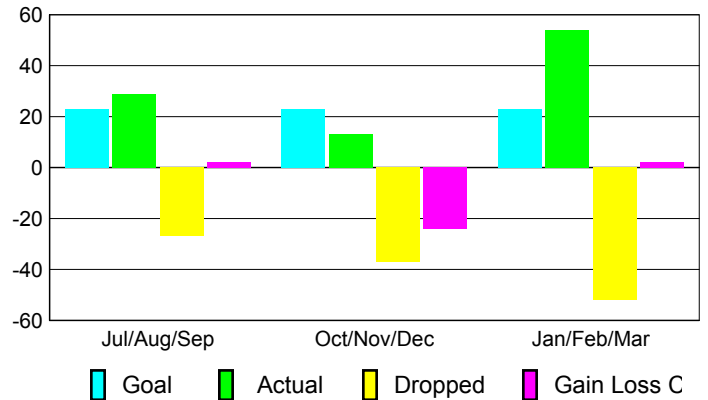

Membership Results 2008-2009

Goal, New, Dropped, Gain/Loss